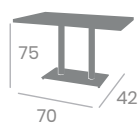

Mesa KOLONIA ACERO

Ref. 9211