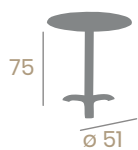

Alta 7160 - 60x60

Tablero Melamina Roble Hera

Ref. 4770