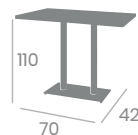

Mesa KOLONIA ACERO

Ref. 9222