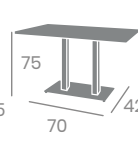

Mesa BAVIERA ACERO

Pie de Acero Pintado Negro o Blanco.

Ref. 9111