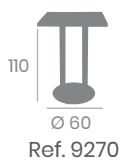

Pie Kolonia Alto doble
Aluminio Pintado Negro
Base Ø60