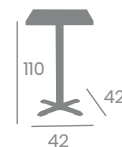

## 4970 Ø70

Tablero  
Melamina Zeus Negro  
canto PVC Plateado

Ref. 4970

Ref. 4975

Ref. 7970