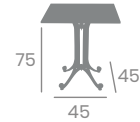

4440 -70x70
Tablero
Melamina
Studio Arena

Ref. 4440