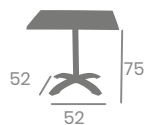

Ref. 9770

70x70
Tablero Compact
Ceniza