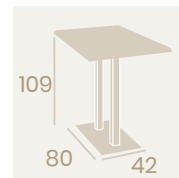

**Mesa Munich Alta
70x70**

Tablero Compact Sicilia
Base 45x45
Aluminio

Ref. 9850 ✕

Ref. 9877 ✕

Ref. 9187 ✕

Ref. 9811 ✕

Ref. 9822 ✕

Mesa Munich
70x70
 Tablero Compact Sicilia
 Base 45x45
Aluminio Pintado Blanco