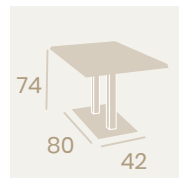

**Mesa Munich Alta
70x70**

Tablero Compact Sicilia
Base 45x45
Aluminio

Ref. 9850 ✕

Ref. 9877 ✕

Ref. 9187 ✕

Ref. 9811 ✕

Ref. 9822 ✕

Mesa Munich
70x70
 Tablero Compact Sicilia
 Base 45x45
Aluminio Pintado Blanco