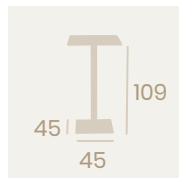

**Mesa Munich Alta
70x70**

Tablero Compact Sicilia
Base 45x45
Aluminio

Ref. 9850 ✕

Ref. 9877 ✕

Ref. 9187 ✕

Ref. 9811 ✕

Ref. 9822 ✕

Mesa Munich
70x70
 Tablero Compact Sicilia
 Base 45x45
Aluminio Pintado Blanco